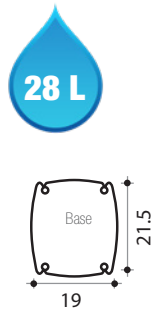

**COBRA** 32 L

Solar shower 32L  
with foot rinse  
Material : HDPE\*  
Height : 222cm  
Fixing git included  
2 years warranty  
Available in 5 shades

Green DS-C720VE    Anthracite DS-C720NO    Pink DS-C720RS    Purple DS-C720VO    Blue DS-C720BL

**HAPPY 4X4** 44 L

Solar shower 44L  
with foot rinse  
Material : HDPE\*  
Height : 222cm  
Fixing kit included  
2 years warranty  
Available in 5 shades

Purple DS-H422VO    Anthracite DS-H422NO    Pink DS-H422RS    Green DS-H422VE    Blue DS-H422BL

**SO HAPPY**

Solar shower 25L  
with foot rinse  
Material : HDPE\*  
Height : 222cm  
Fixing kit included  
2 years warranty  
Available in 5 shades

Blue DS-H221BL    Anthracite DS-H221NO    Pink DS-H221RS    Purple DS-H221VO    Green DS-H221VE