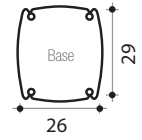

**COBRA** 32 L

Solar shower 32L  
with foot rinse  
Material : HDPE\*  
Height : 222cm  
Fixing git included  
2 years warranty  
Available in 5 shades

Green DS-C720VE    Anthracite DS-C720NO    Pink DS-C720RS    Purple DS-C720VO    Blue DS-C720BL

**HAPPY 4X4** 44 L

Solar shower 44L  
with foot rinse  
Material : HDPE\*  
Height : 222cm  
Fixing kit included  
2 years warranty  
Available in 5 shades

Purple DS-H422VO    Anthracite DS-H422NO    Pink DS-H422RS    Green DS-H422VE    Blue DS-H422BL