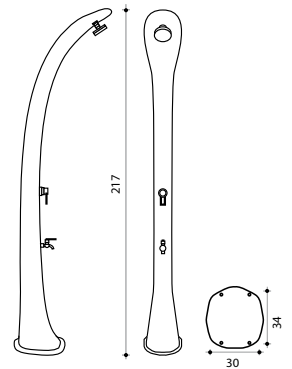

formidra

SOLAR SHOWER
COBRA

Cobra

Photos non contractuelles

SOLAR SHOWER COBRA

Unique design !

32 L

5 colours available

Douche solaire 32L

- With foot rinse
- Material : PEHD*
- Height : 217cm
- Fixing kit included
- Warranty 2 years

Anthracite
DS-C720NO

Green
DS-C720VE

Pink
DS-C720RS

Purple
DS-C720VO

Blue
DS-C720BL

AUTHORIZED RESELLER